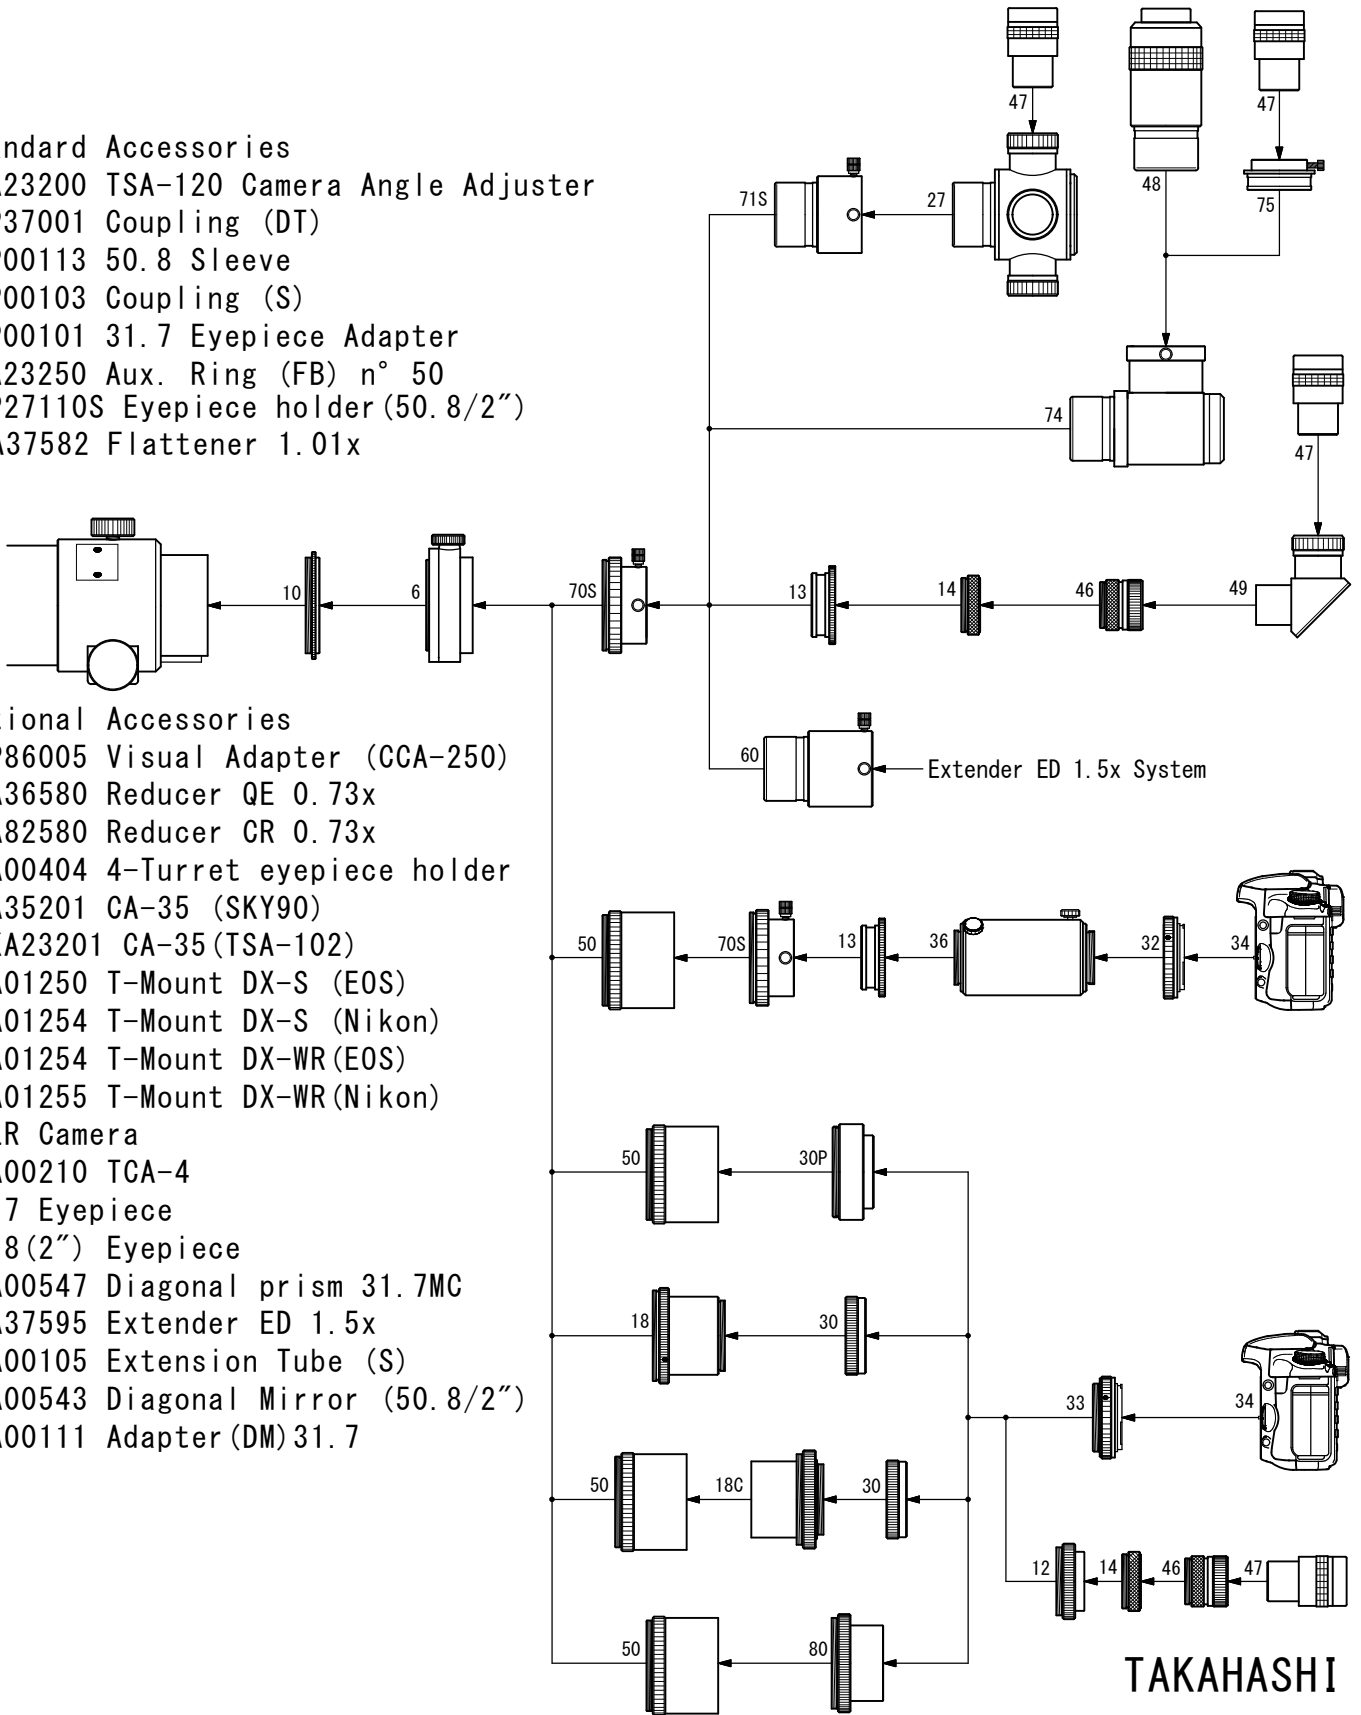

# FSQ-85EDX Photo/Visual System Chart

## ▼ Standard Accessories

- 6. TKA23200 TSA-120 Camera Angle Adjuster
- 10. TKP37001 Coupling (DT)
- 13. TKP00113 50.8 Sleeve
- 14. TKP00103 Coupling (S)
- 46. TKP00101 31.7 Eyepiece Adapter
- 50. TKA23250 Aux. Ring (FB) n° 50
- 70S. TKP27110S Eyepiece holder (50.8/2")
- 80. TKA37582 Flattener 1.01x

## ▼ Optional Accessories

- 12. TKP86005 Visual Adapter (CCA-250)
- 18. TKA36580 Reducer QE 0.73x
- 18C. TKA82580 Reducer CR 0.73x
- 27. TKA00404 4-Turret eyepiece holder
- 30. TKA35201 CA-35 (SKY90)
- 30P. TKA23201 CA-35 (TSA-102)
- 32. TKA01250 T-Mount DX-S (EOS)
- TKA01254 T-Mount DX-S (Nikon)
- 33. TKA01254 T-Mount DX-WR (EOS)
- TKA01255 T-Mount DX-WR (Nikon)
- 34. DSLR Camera
- 36. TKA00210 TCA-4
- 47. 31.7 Eyepiece
- 48. 50.8 (2") Eyepiece
- 49. TKA00547 Diagonal prism 31.7MC
- 60. TKA37595 Extender ED 1.5x
- 71S. TKA00105 Extension Tube (S)
- 74. TKA00543 Diagonal Mirror (50.8/2")
- 75. TKA00111 Adapter (DM) 31.7

TAKAHASHI