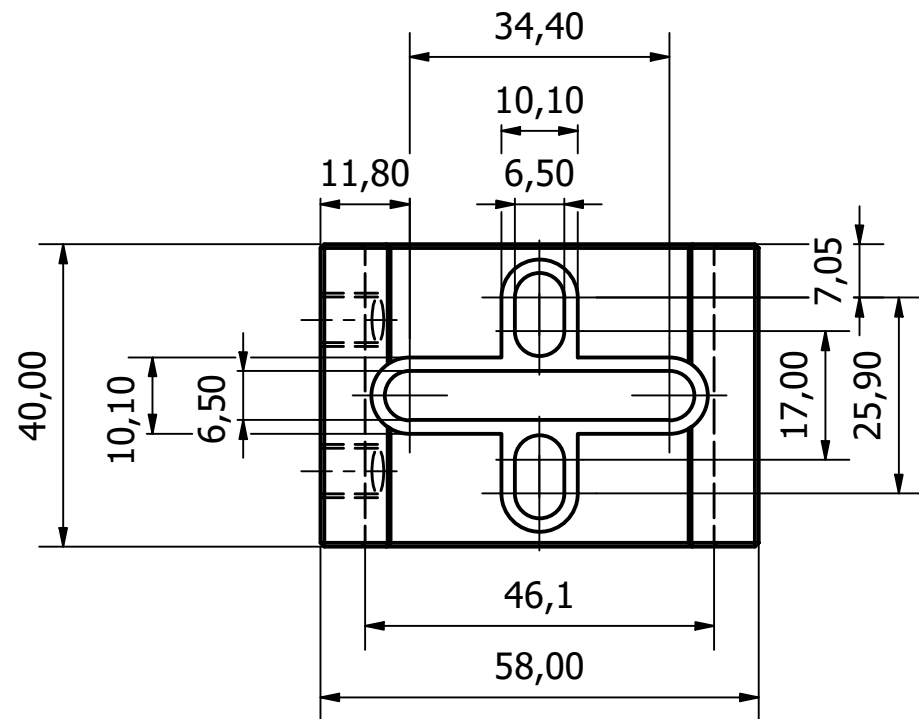

Chamfer 0,5x45°

Designed by Peter Kohlmann	Checked by	Approved by	Date	Date 2023. 07. 18.	
Lacerta			VixenFFTKup		
			Edition	Sheet 1 / 1	