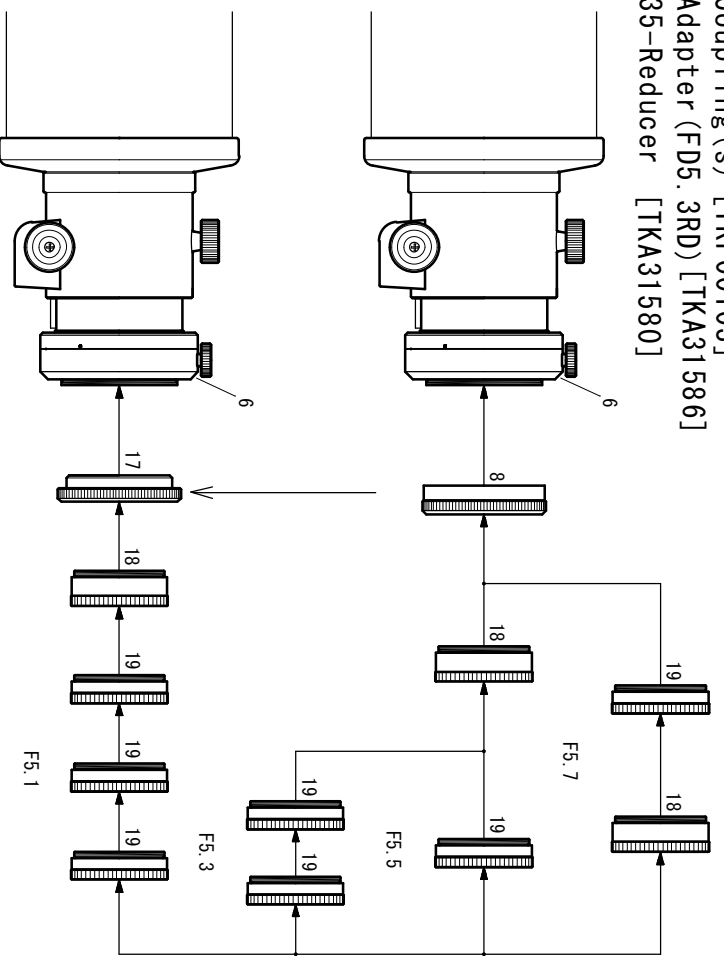

TOA-150 Reduser system Chart

- 6. CAA [TKP30200]
- 8. Coupling (TW) [TKP31003]
- 13. 50.8 sleeve [TKP00113]
- 14. Coupling (s) [TKP00103]
- 17. Adapter (FD5.3RD) [TKA31586]
- 18. 35-Reducer [TKA31580]
- 46. Ocular adapter (31.7) [TKP00101]
- 47. Ocular (31.7mm)
- 50. Aux. ring (FB)[TKA23250]

- 19. Vari-ring [TKA31581]
- 30. CA-35 [TKA23201]
- 33. Wide T-mount
- 34. 35mm SLR/DSLR camera
- 42. Mamiya 645 adapter
- 43. Mamiya 645 camera
- 70. Ocular adapter (50.8) [TKP27110]
- 86. CCD camera

※Vari ring number of the use	F L	F	Image circle
0	8 6 0 mm	5. 7	φ 5 0 mm
1	8 3 0	5. 5	φ 5 0
2	8 0 0	5. 3	φ 4 4
3	7 7 0	5. 1	φ 4 0

※ It is the number of the use of the Vari ring which it installed after reduser