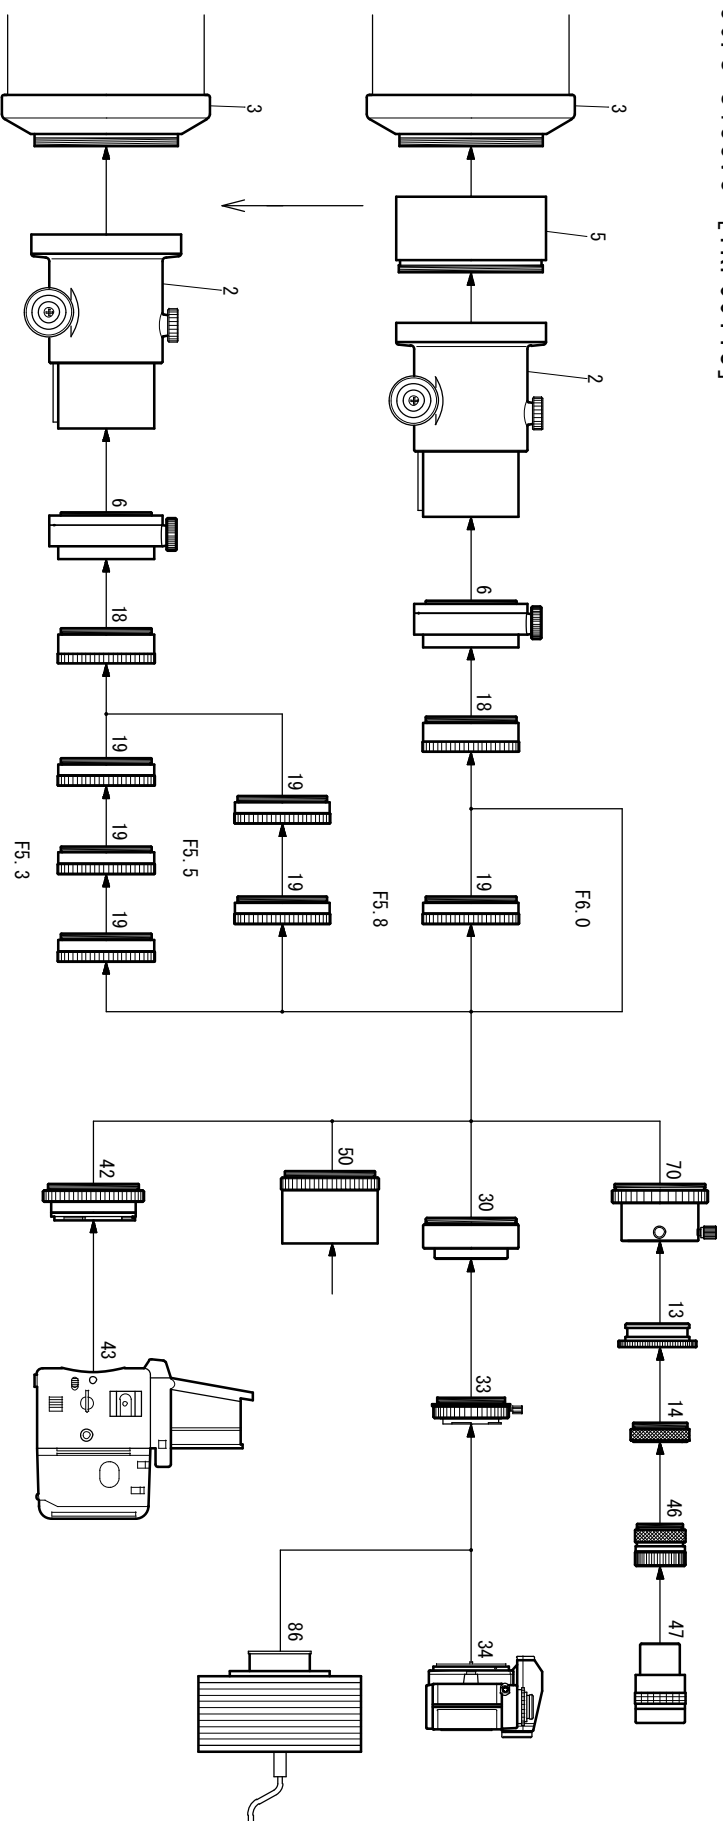

TOA-130S Reducer System Chart

- 2. Focuser unit
- 3. Coupling (FU)
- 5. Extension tube (FU) [TKP31005]
- 13. 50.8 sleeve [TKP00113]
- 14. Coupling (S) [TKP00103]
- 46. Ocular adapter (31.7) [TKP00101]
- 70. Ocular adapter (50.8) [TKP27110]

- 6. CAA [TKA23200]
- 18. Reducer [TKA31580]
- 19. Vari-ring [TKA31581]
- 30. CA-35 [TKA23201]
- 33. Wide T-mount
- 34. 35mm SLR/DSLR camera
- 42. Mamiya 645 adapter
- 43. Mamiya 645 camera
- 47. Ocular (31.7mm)
- 50. Aux. ring (FB) [TKA23250]
- 86. CCD camera

Vari-ring	Focal Length	F Ratio	Image Circle
0	780mm	6.0	φ50mm
1	750	5.8	φ50
2	720	5.5	φ44
3	690	5.3	φ40