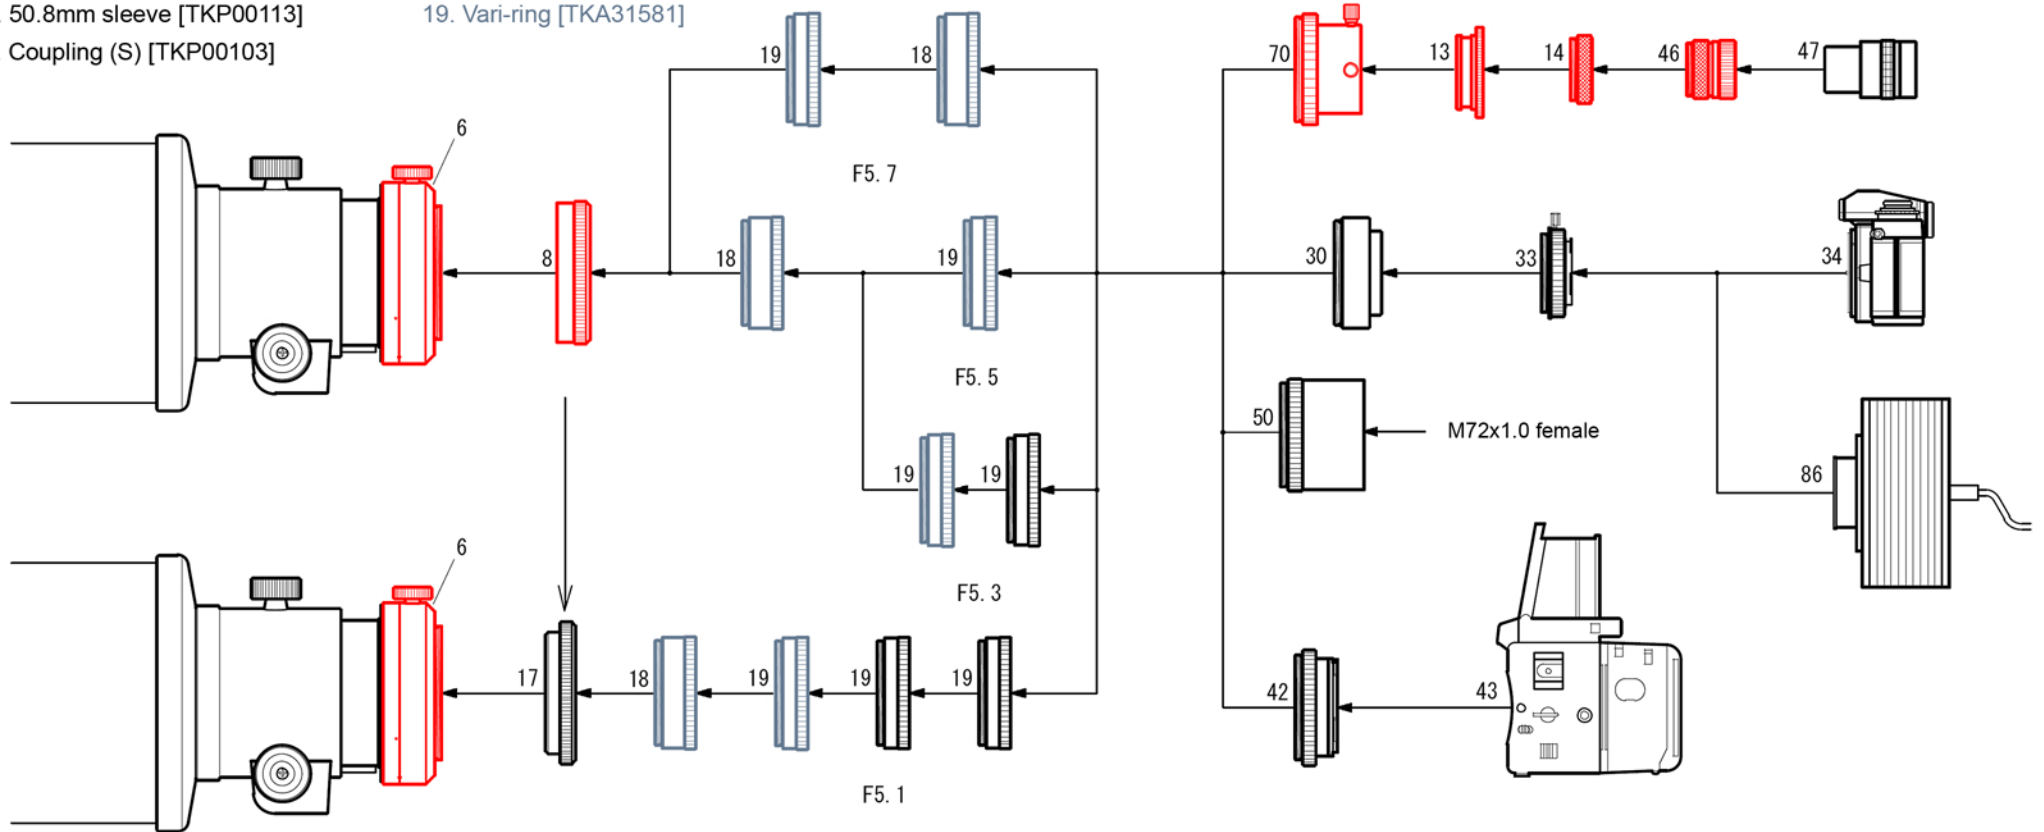

TOA-150 with TOA-RD reducer

- 6. Camera Angle Adjuster [TKP30200]
- 8. Coupling (TW) [TKP31003]
- 13. 50.8mm sleeve [TKP00113]
- 14. Coupling (S) [TKP00103]
- 17. Adapter RD F/5.3 [TKA31586]
- 18. TOA-RD reducer [TKA31580]
- 19. Vari-ring [TKA31581]

- 30. CA-35 photo adapter [TKA23201]
- 33. Wide T-mount
- 34. 35mm SLR/DSLR camera
- 42. Mamiya M645 adapter
- 43. Mamiya 645 camera
- 46. Eyepiece holder (31.75mm) [TKP00101]
- 47. Eyepiece (31.75mm)
- 50. Aux. ring (FB) [TKA23250]
- 70. Eyepiece holder (50.8mm) [TKP27110]
- 86. CCD camera

Red : Delivered with TOA-150 OTA

Blue : Delivered with TOA-RD reducer

Vari-ring(s)	Focal length	Focal ratio	Image circle
0	860 mm	5,7	φ 50 mm
1	830 mm	5,5	φ 50 mm
2	800 mm	5,3	φ 44 mm
3	770 mm	5,1	φ 40 mm