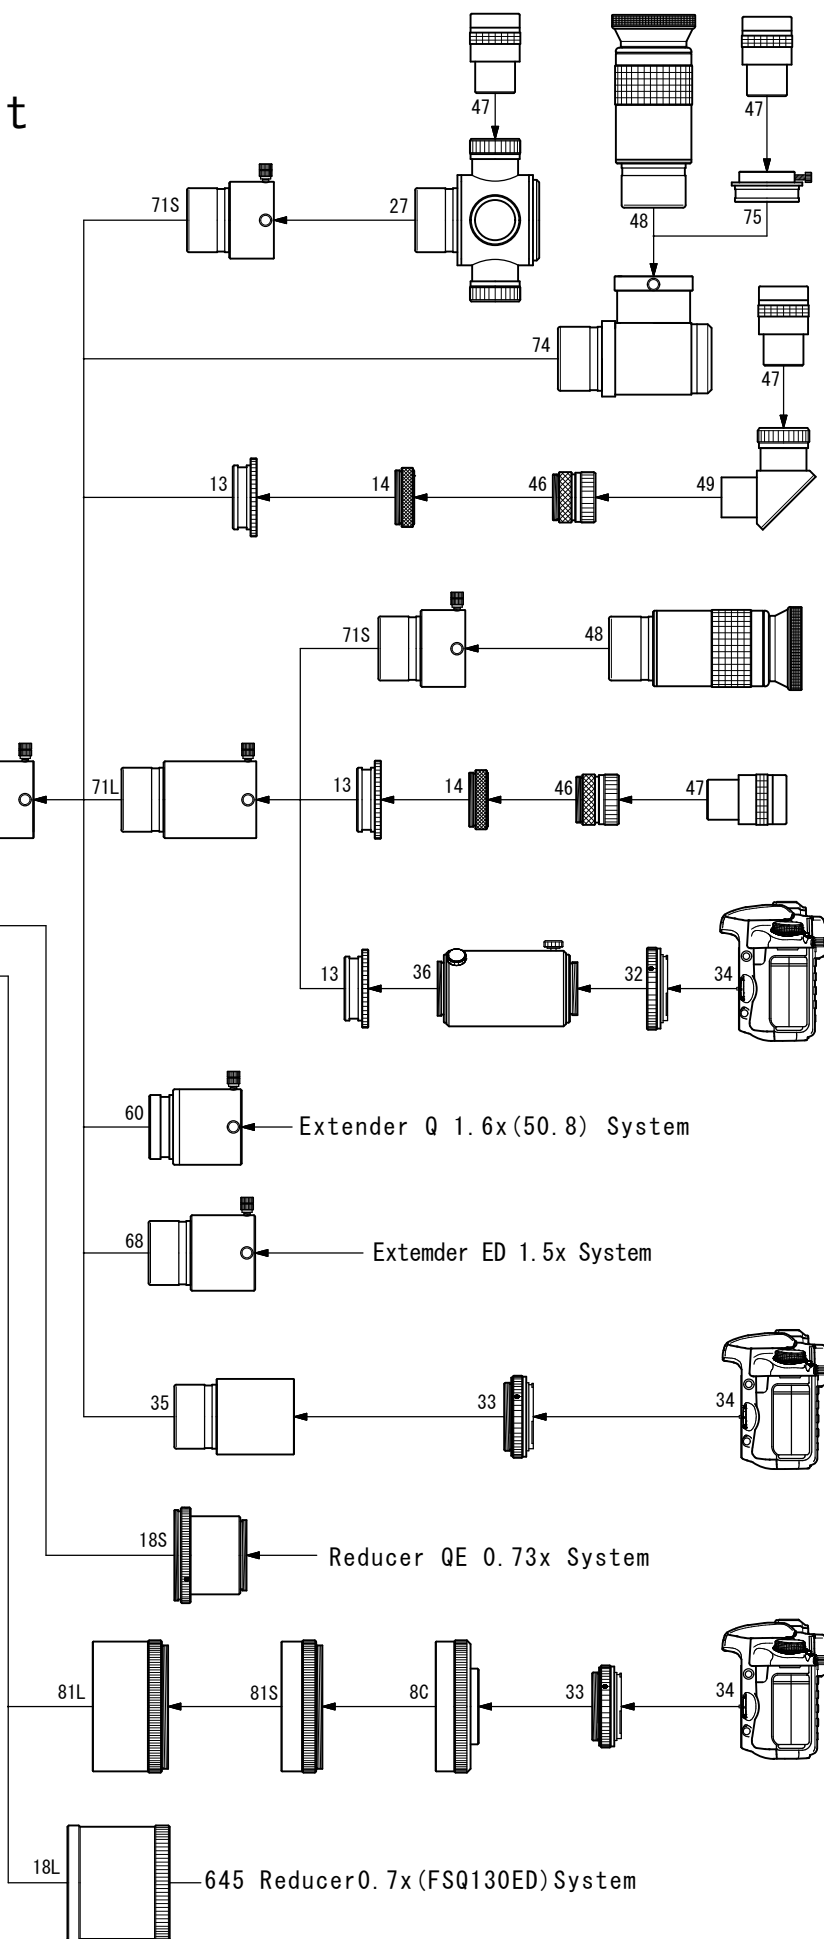

FSQ-130ED

Photo/Visual System chart

- 6. CAA (CCA-250) [TKP86200]
- 8. Coupling (TW) (FSQ-130ED) [TKP38003]
- 8C. Coupling (TW) (CCA-250) [TKP86003]
- 10. Coupling (FSQ-130ED) [TKP38001]
- 13. 50.8 Sleeve [TKP00113]
- 14. Coupling (S) [TKP00103]
- 18S. Reducer QE 0.73x [TKA36580]
- 18L. 645 Reducer 0.7x (FSQ-130ED) [TKA38580]

- 27. 4-turret eyepiece holder [TKA00404]
- 32. T-mount DX-S (EOS) [TKA01250]
T-mount DX-S (Nikon) [TKA01254]
- 33. T-mount DX-WR (EOS) [TKA0.251]
T-mount DX-WR (Nikon) [TKA01255]
- 34. 35mm SLR/DSLR camera
- 35. CA-35 (50.8) [TKA31201]
- 36. TCA-4 [TKA00210]
- 46. Eyepiece adapter (31.7mm)
- 47. Eyepiece (31.7mm) [TKP00101]
- 48. Eyepiece (50.8mm)
- 49. Diagonal prism (31.7mm) [TKA00547]
- 60. Extender Q-1.6x (50.8) [TKA36595]
- 68. Extender ED 1.5x [TKA37595]
- 70. Eyepiece adapter 50.8 [TKP27110]
- 71S. 50.8 Extension tube (S) [TKA00105]
- 71L. 50.8 Extension tube (L) [TKP31112]
- 74. Diagonal mirror (50.8) [TKA00543]
- 75. Adapter (DM) [TKA00111]
- 81S. Aux ring (S) (FSQ-130ED) [TKA38205]
- 81L. Aux ring (L) (FSQ-130ED) [TKA38206]

TAKAHASHI

Standard accessories included in OTA: No.10, 6, 8, 70, 71L, 13, 14 & 46

FSQ-130ED

645 Reducer0.7x (FSQ-130ED) System chart ReducerQE0.73x

- 6. CAA (CCA-250) [TKP86200]
- 8. Coupling (TW) (FSQ-130ED) [TKP38003]
- 8C. Coupling (TW) (CCA-250) [TKP86003]
- 10. Coupling (FSQ-130ED) [TKP38001]
- 12A. Visual adapter (CCA-250) [TKP86005]
- 13. 50.8 Sleeve [TKP00113]
- 14. Coupling (S) [TKP00103]
- 18S. Reducer QE 0.73x [TKA36580]
- 18L. 645 Reducer0.7x [TKA38580]

- 36. TCA-4 [TKA00210]
- 46. Eyepiece adapter (31.7mm) [TKP00101]
- 47. Eyepiece (31.7mm)
- 48. Eyepiece (50.8mm)
- 60. Extender Q 1.6x(50.8) [TKA36595]
- 67. 2X Balow (31.7mm) [TKA00597]
- 68. Extender ED 1.5x [TKA37595]
- 70. Eyepiece adapter 50.8 [TKP27110]
- 71S. 50.8 Extension tube(S) [TKA00105]
- 71L. 50.8 Extension (L) [TKP31112]
- 74. Diagonal mirror (50.8) [TKA00543]
- 75. Adapter (DM) [TKA00111]