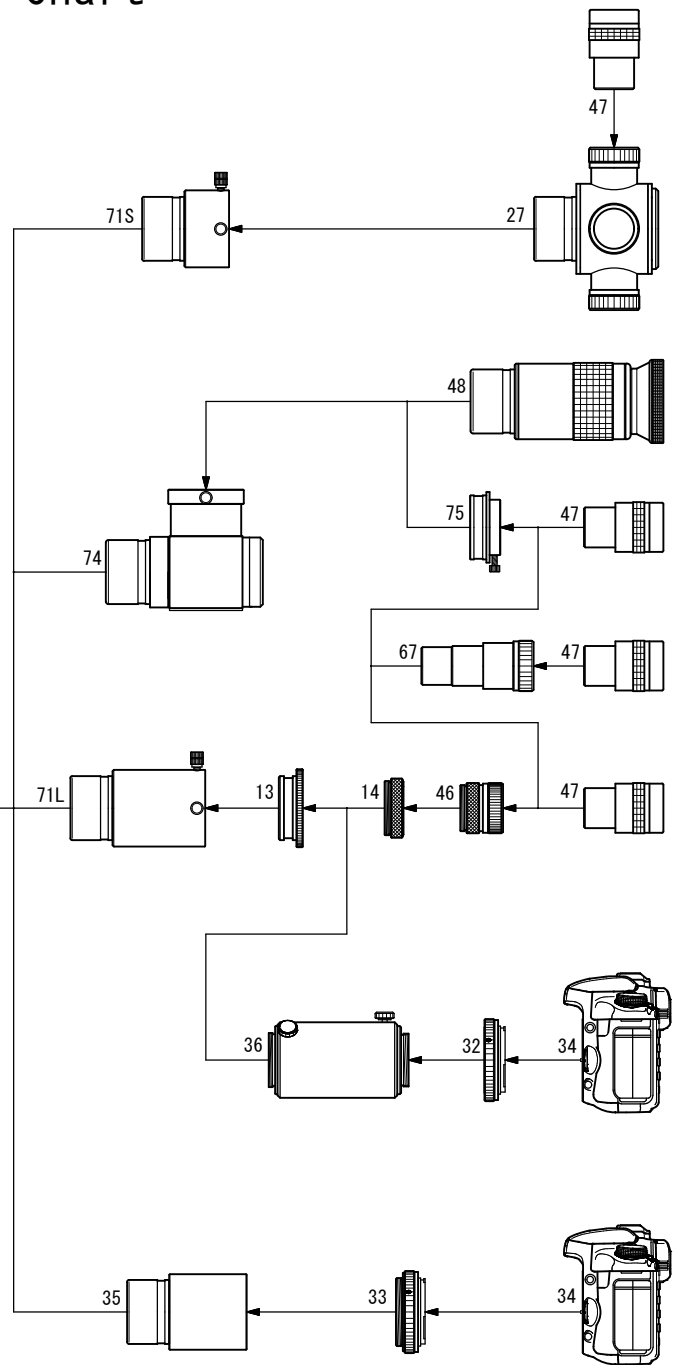

TAKAHASHI

Standard accessories included in OTA: No.10, 6, 8, 70, 71L, 13, 14 & 46

FSQ-130ED

645 Reducer0.7x (FSQ-130ED) System chart ReducerQE0.73x

- 6. CAA (CCA-250) [TKP86200]
- 8. Coupling (TW) (FSQ-130ED) [TKP38003]
- 8C. Coupling (TW) (CCA-250) [TKP86003]
- 10. Coupling (FSQ-130ED) [TKP38001]
- 12A. Visual adapter (CCA-250) [TKP86005]
- 13. 50.8 Sleeve [TKP00113]
- 14. Coupling (S) [TKP00103]
- 18S. Reducer QE 0.73x [TKA36580]
- 18L. 645 Reducer0.7x [TKA38580]

- 30. CA-35 (SKY90) [TKA35201]
- 33. T-mount DX-WR (EOS) [TKA01251]
T-mount DX-WR (Nikon) [TKA01255]
- 34. 35mm SLR/DSLR camera
- 46. Eyepiece adapter (31.7mm) [TKP00101]
- 47. Eyepiece (31.7mm)
- 69. 50.8 Adapter (SKY90) [TKP35110]
- 81L. Aux. ring (L) (FSQ-130ED) [TKA38206]

TAKAHASHI

FSQ-130ED

Extender Q1.6x(50.8) System Chart Extender ED1.5x

- 6. CAA(CCA-250) [TKP86200]
- 8. Coupling(TW) (FSQ-130ED) [TKP38003]
- 10. Coupling(FSQ-130ED) [TKP38001]
- 13. 50.8 Sleeve [TKP00113]
- 14. Coupling(S) [TKP00103]
- 27. 4-turret eyepiece holder [TKA00404]
- 32. T-mount DX-S (EOS) [TKA01250]
T-mount DX-S (Nikon) [TKA01254]
- 33. T-mount DX-WR (EOS) [TKA01251]
T-mount DX-WR (Nikon) [TKA01255]
- 34. 35mm SLR/DSLR camera
- 35. CA-35(50.8) [TKA31201]

- 36. TCA-4 [TKA00210]
- 46. Eyepiece adapter (31.7mm) [TKP00101]
- 47. Eyepiece (31.7mm)
- 48. Eyepiece (50.8mm)
- 60. Extender Q 1.6x(50.8) [TKA36595]
- 67. 2X Balow (31.7mm) [TKA00597]
- 68. Extender ED 1.5x [TKA37595]
- 70. Eyepiece adapter 50.8 [TKP27110]
- 71S. 50.8 Extension tube(S) [TKA00105]
- 71L. 50.8 Extension (L) [TKP31112]
- 74. Diagonal mirror (50.8) [TKA00543]
- 75. Adapter (DM) [TKA00111]