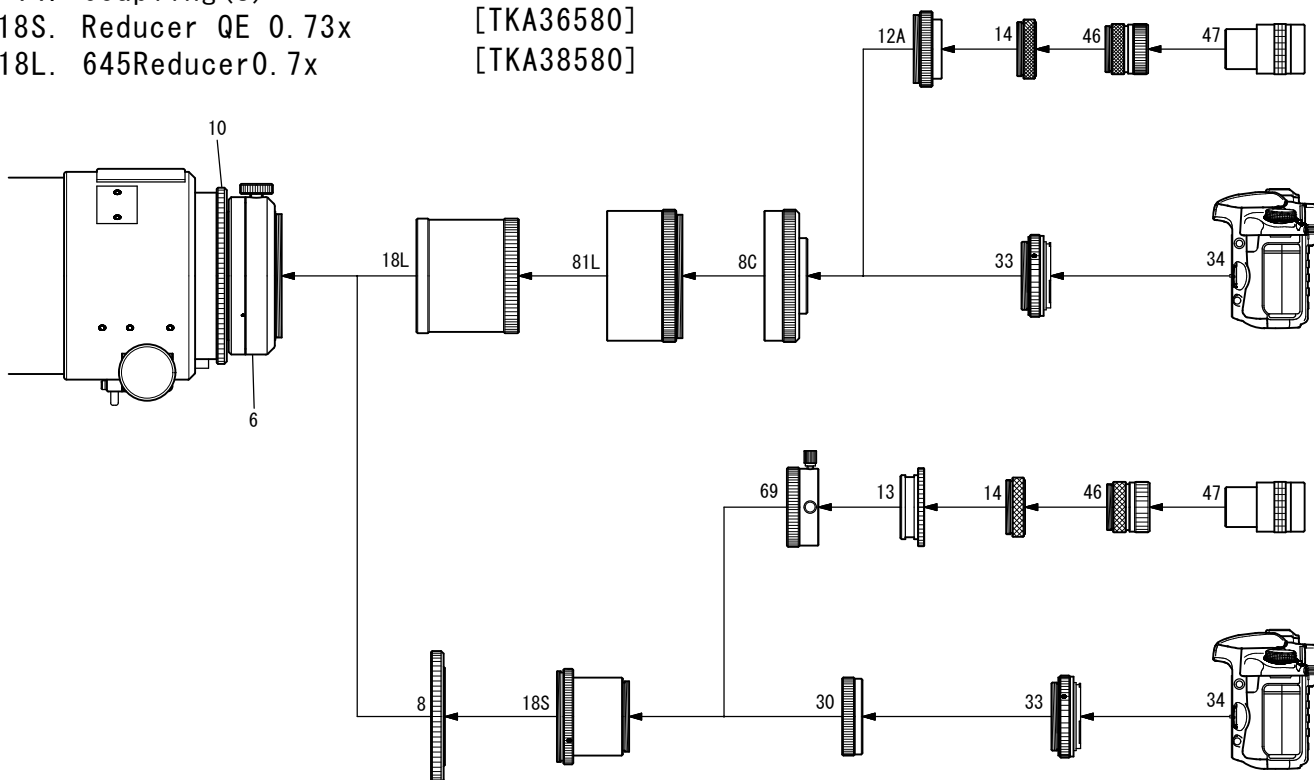

FSQ-130ED

Photo/Visual System chart

- 6. CAA (CCA-250) [TKP86200]
- 8. Coupling (TW) (FSQ-130ED) [TKP38003]
- 8C. Coupling (TW) (CCA-250) [TKP86003]
- 10. Coupling (FSQ-130ED) [TKP38001]
- 13. 50.8 Sleeve [TKP00113]
- 14. Coupling (S) [TKP00103]
- 18S. Reducer QE 0.73x [TKA36580]
- 18L. 645 Reducer 0.7x (FSQ-130ED) [TKA38580]

- 27. 4-turret eyepiece holder [TKA00404]
- 32. T-mount DX-S (EOS) [TKA01250]
T-mount DX-S (Nikon) [TKA01254]
- 33. T-mount DX-WR (EOS) [TKA0.251]
T-mount DX-WR (Nikon) [TKA01255]
- 34. 35mm SLR/DSLR camera
- 35. CA-35 (50.8) [TKA31201]
- 36. TCA-4 [TKA00210]
- 46. Eyepiece adapter (31.7mm)
- 47. Eyepiece (31.7mm) [TKP00101]
- 48. Eyepiece (50.8mm)
- 49. Diagonal prism (31.7mm) [TKA00547]
- 60. Extender Q-1.6x (50.8) [TKA36595]
- 68. Extender ED 1.5x [TKA37595]
- 70. Eyepiece adapter 50.8 [TKP27110]
- 71S. 50.8 Extension tube (S) [TKA00105]
- 71L. 50.8 Extension tube (L) [TKP31112]
- 74. Diagonal mirror (50.8) [TKA00543]
- 75. Adapter (DM) [TKA00111]
- 81S. Aux ring (S) (FSQ-130ED) [TKA38205]
- 81L. Aux ring (L) (FSQ-130ED) [TKA38206]

TAKAHASHI

Standard accessories included in OTA: No.10, 6, 8, 70, 71L, 13, 14 & 46

FSQ-130ED

645 Reducer0.7x (FSQ-130ED) System chart ReducerQE0.73x

- 6. CAA (CCA-250) [TKP86200]
- 8. Coupling (TW) (FSQ-130ED) [TKP38003]
- 8C. Coupling (TW) (CCA-250) [TKP86003]
- 10. Coupling (FSQ-130ED) [TKP38001]
- 12A. Visual adapter (CCA-250) [TKP86005]
- 13. 50.8 Sleeve [TKP00113]
- 14. Coupling (S) [TKP00103]
- 18S. Reducer QE 0.73x [TKA36580]
- 18L. 645 Reducer0.7x [TKA38580]

- 36. TCA-4 [TKA00210]
- 46. Eyepiece adapter (31.7mm) [TKP00101]
- 47. Eyepiece (31.7mm)
- 48. Eyepiece (50.8mm)
- 60. Extender Q 1.6x(50.8) [TKA36595]
- 67. 2X Balow (31.7mm) [TKA00597]
- 68. Extender ED 1.5x [TKA37595]
- 70. Eyepiece adapter 50.8 [TKP27110]
- 71S. 50.8 Extension tube(S) [TKA00105]
- 71L. 50.8 Extension (L) [TKP31112]
- 74. Diagonal mirror (50.8) [TKA00543]
- 75. Adapter (DM) [TKA00111]