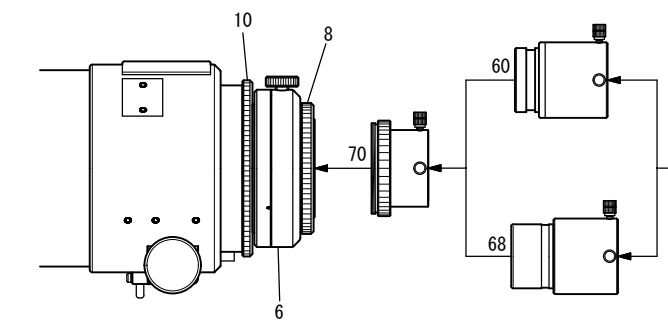

FSQ-130ED

Extender Q1.6x(50.8) System Chart Extender ED1.5x

6. CAA(CCA-250) [TKP86200]
8. Coupling(TW) (FSQ-130ED) [TKP38003]
10. Coupling(FSQ-130ED) [TKP38001]
13. 50.8 Sleeve [TKP00113]
14. Coupling(S) [TKP00103]
27. 4-turret eyepiece holder [TKA00404]
32. T-mount DX-S (EOS) [TKA01250]
  T-mount DX-S (Nikon) [TKA01254]
33. T-mount DX-WR (EOS) [TKA01251]
  T-mount DX-WR (Nikon) [TKA01255]
34. 35mm SLR/DSLR camera
35. CA-35(50.8) [TKA31201]