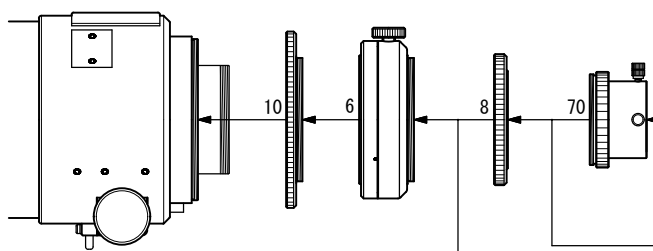

FSQ-130ED

Photo/Visual System chart

- 6. CAA (CCA-250) [TKP86200]
- 8. Coupling (TW) (FSQ-130ED) [TKP38003]
- 8C. Coupling (TW) (CCA-250) [TKP86003]
- 10. Coupling (FSQ-130ED) [TKP38001]
- 13. 50.8 Sleeve [TKP00113]
- 14. Coupling (S) [TKP00103]
- 18S. Reducer QE 0.73x [TKA36580]
- 18L. 645 Reducer 0.7x (FSQ-130ED) [TKA38580]