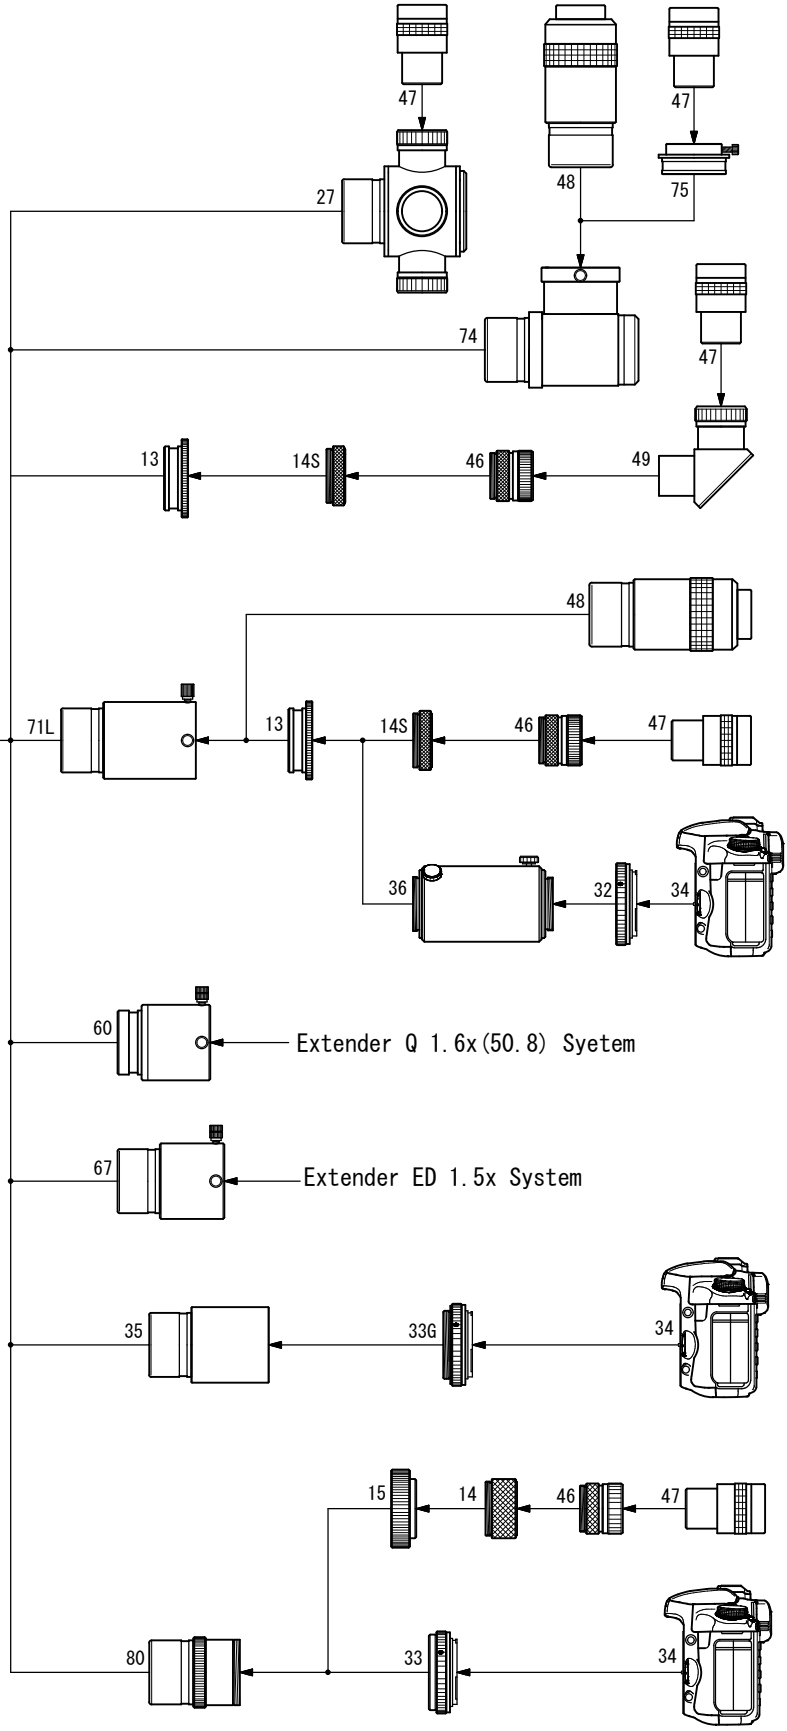

## ▼ Standard Accessories

- 10. F-50.8 AD Ring (FOA-60) [TKP28001]
- 13. 50.8 Sleeve [TKP00113]
- 14S. Coupling (S) [TKP00103]
- 46. 31.7 Eyepiece adapter [TKP00101]
- 69. 50.8 Adapter (SKY90) [TKP35110]
- 71L. Extension Tube (50.8) [TKP31112]

## ▼ Optional Accessories

- 14. Coupling (L) [TKP00104]
- 15. Visual Adapter (FS-60CB) [TKP20005]
- 27. 4-Turret Eyepiece Holder [TKA00404]
- 32. T-Mount DX-S (EOS) [TKA01250]
- T-Mount DX-S (Nikon) [TKA01254]

- 33. T-Mount DX-60W (EOS) [TKA20245]
- T-Mount DX-60W (Nikon) [TKA20246]
- 33G. T-Mount DX-WR (EOS) [TKA01251]
- T-Mount DX-WR (Nikon) [TKA01255]
- 34. DSLR
- 35. CA-35 (50.8) [TKA31201]
- 36. TCA-4 [TKA00210]
- 47. 31.7 Eyepiece
- 48. 50.8 Eyepiece
- 49. 31.7 Diagonal Prism [TKA00547]
- 60. Extender Q1.6x (50.8) [TKA36595]
- 67. Extender ED 1.5x [TKA37595]
- 68. Extender 1.7xR [TKA28595]
- 74. 50.8 Diagonal Mirror [TKA00543]
- 75. Adapter (DM) (31.7) [TKA00111]
- 80. Flattener 0.93x (FOA-60) [TKA28582]