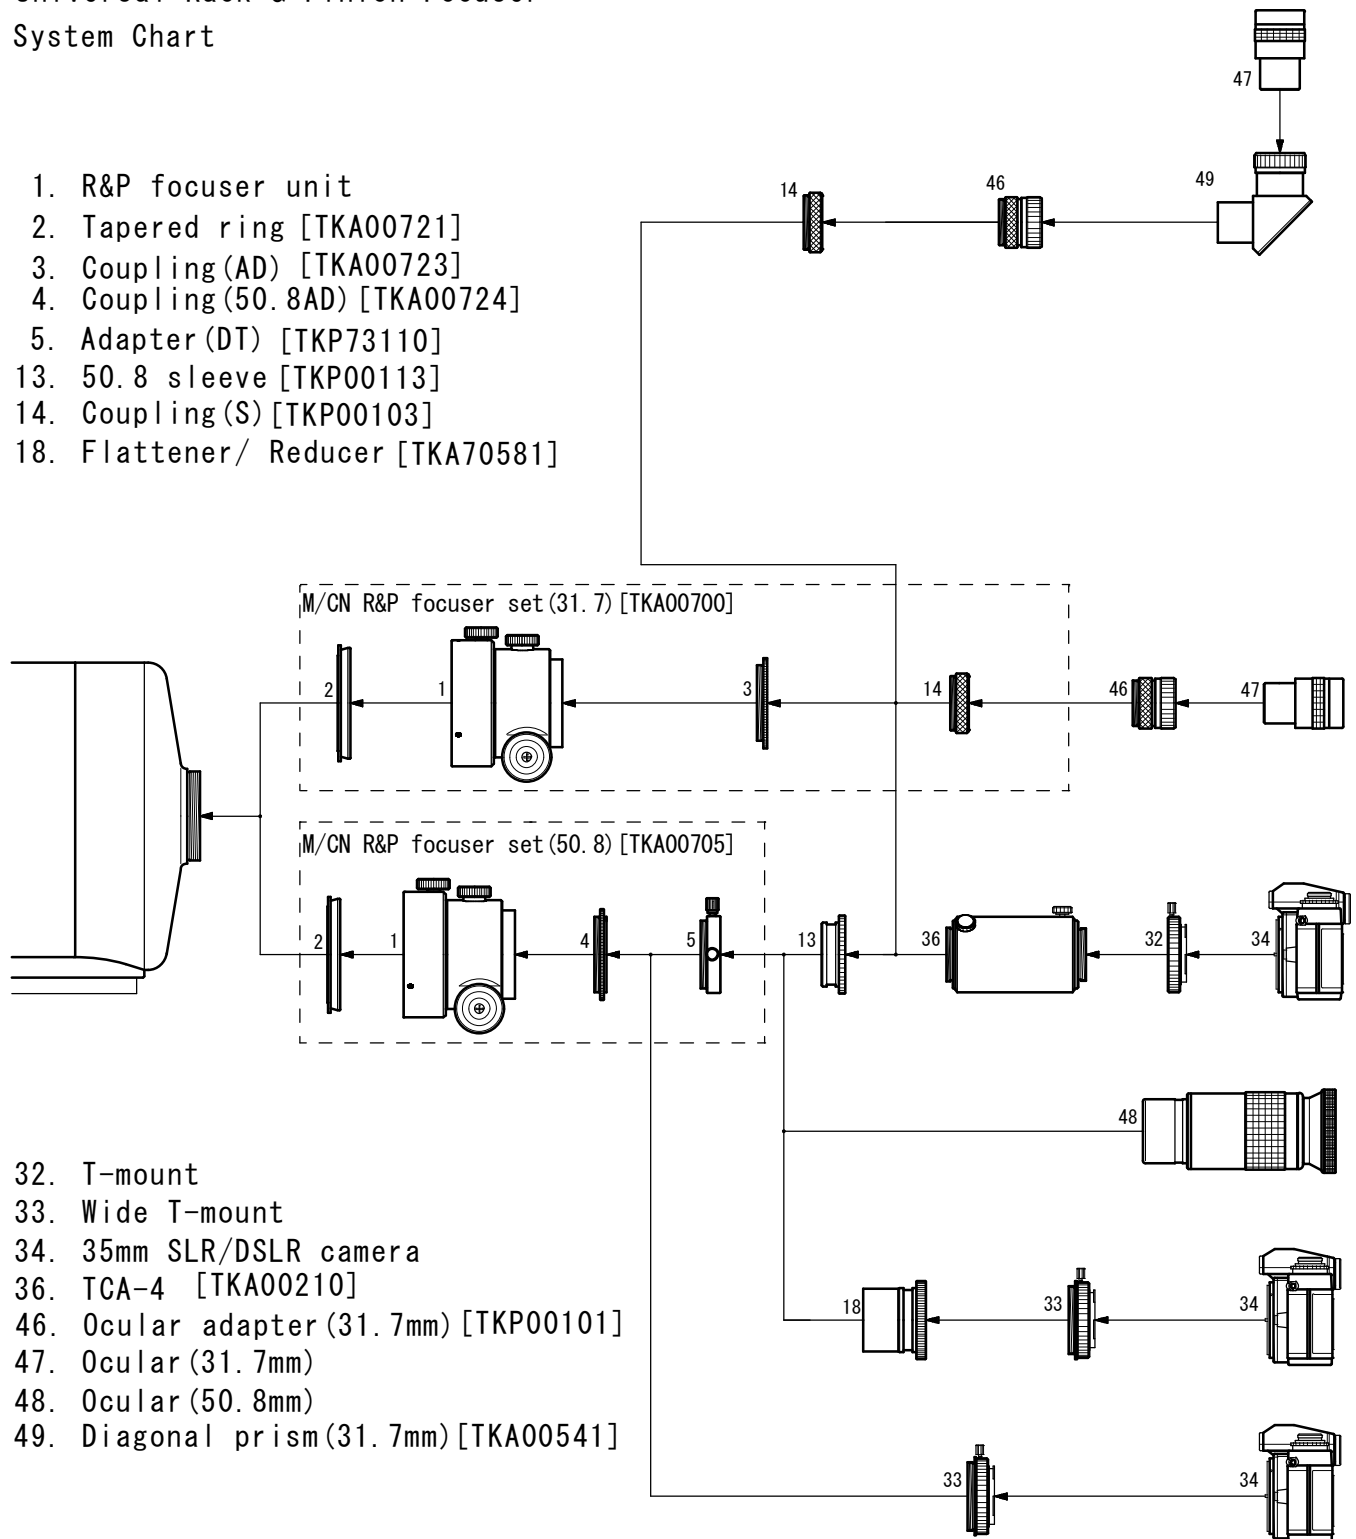

# Mewlon-210

## Universal Rack & Pinion Focuser System Chart

1. R&P focuser unit
2. Tapered ring [TKA00721]
3. Coupling (AD) [TKA00723]
4. Coupling (50.8AD) [TKA00724]
5. Adapter (DT) [TKP73110]
13. 50.8 sleeve [TKP00113]
14. Coupling (S) [TKP00103]
18. Flattener/ Reducer [TKA70581]

32. T-mount
33. Wide T-mount
34. 35mm SLR/DSLR camera
36. TCA-4 [TKA00210]
46. Ocular adapter (31.7mm) [TKP00101]
47. Ocular (31.7mm)
48. Ocular (50.8mm)
49. Diagonal prism (31.7mm) [TKA00541]