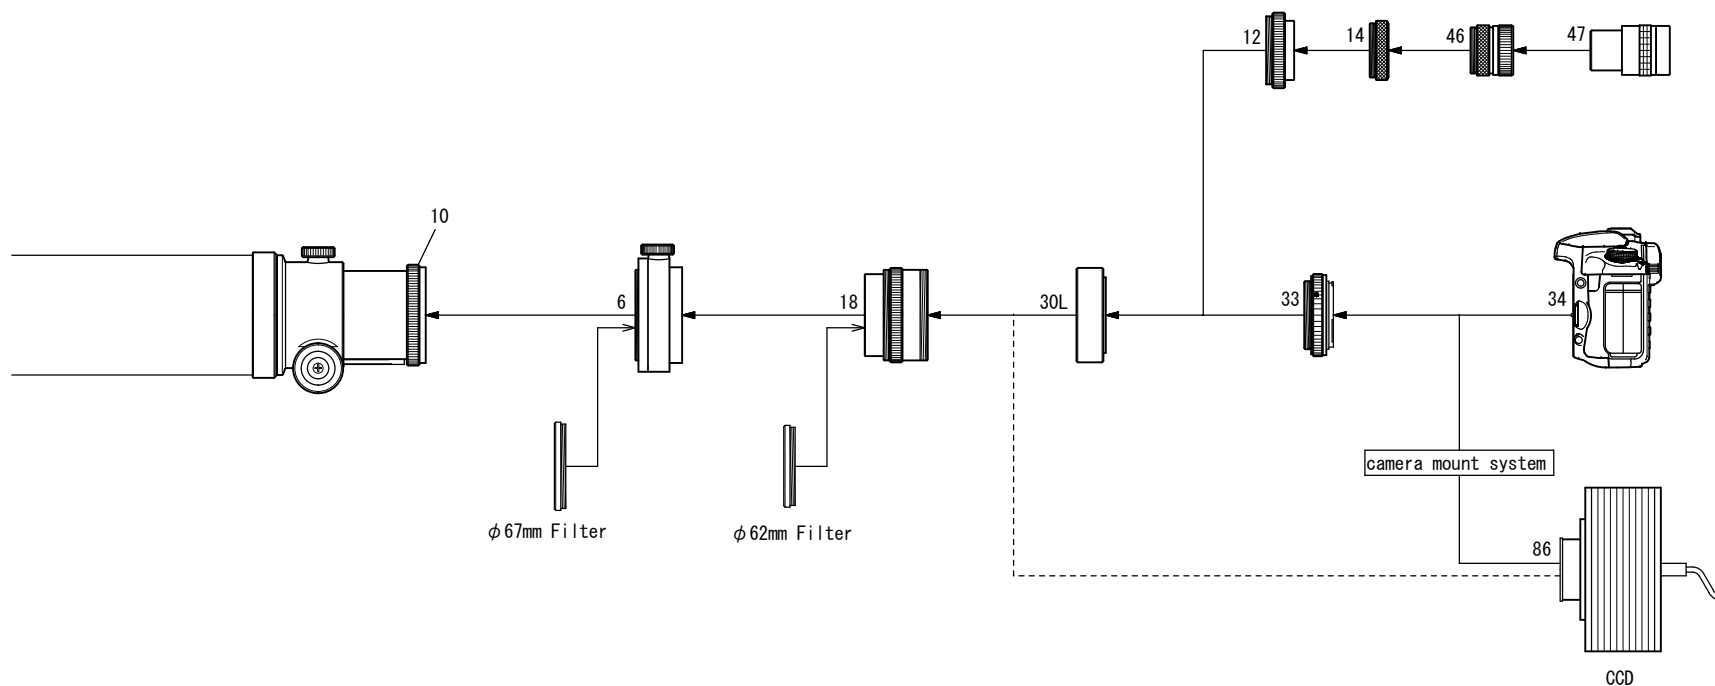

FC-35 Reducer System Chart

(For FC-100 DF)

- | | |
|--|---|
| 6. CAA (TSA-102) [TKA23200] | 33. Camera mount DX-WR (EOS) [TKA01251] |
| 10. F-50.8AD [TKP19001] | Camera mount DX-WR (Nikon) [TKA01255] |
| 12. Eyepiece adapter (CCA-250) [TKP86005] | 34. DSLR |
| 14. Eyepiece adapter coupling (S) [TKP00103] | 46. Eyepiece adapter (31.7) [TKP00101] |
| 18. FC-35 Reducer 0.66x [TKA19580] | 86. CCD |
| 30L. CA ring100D [TKA19202] | |