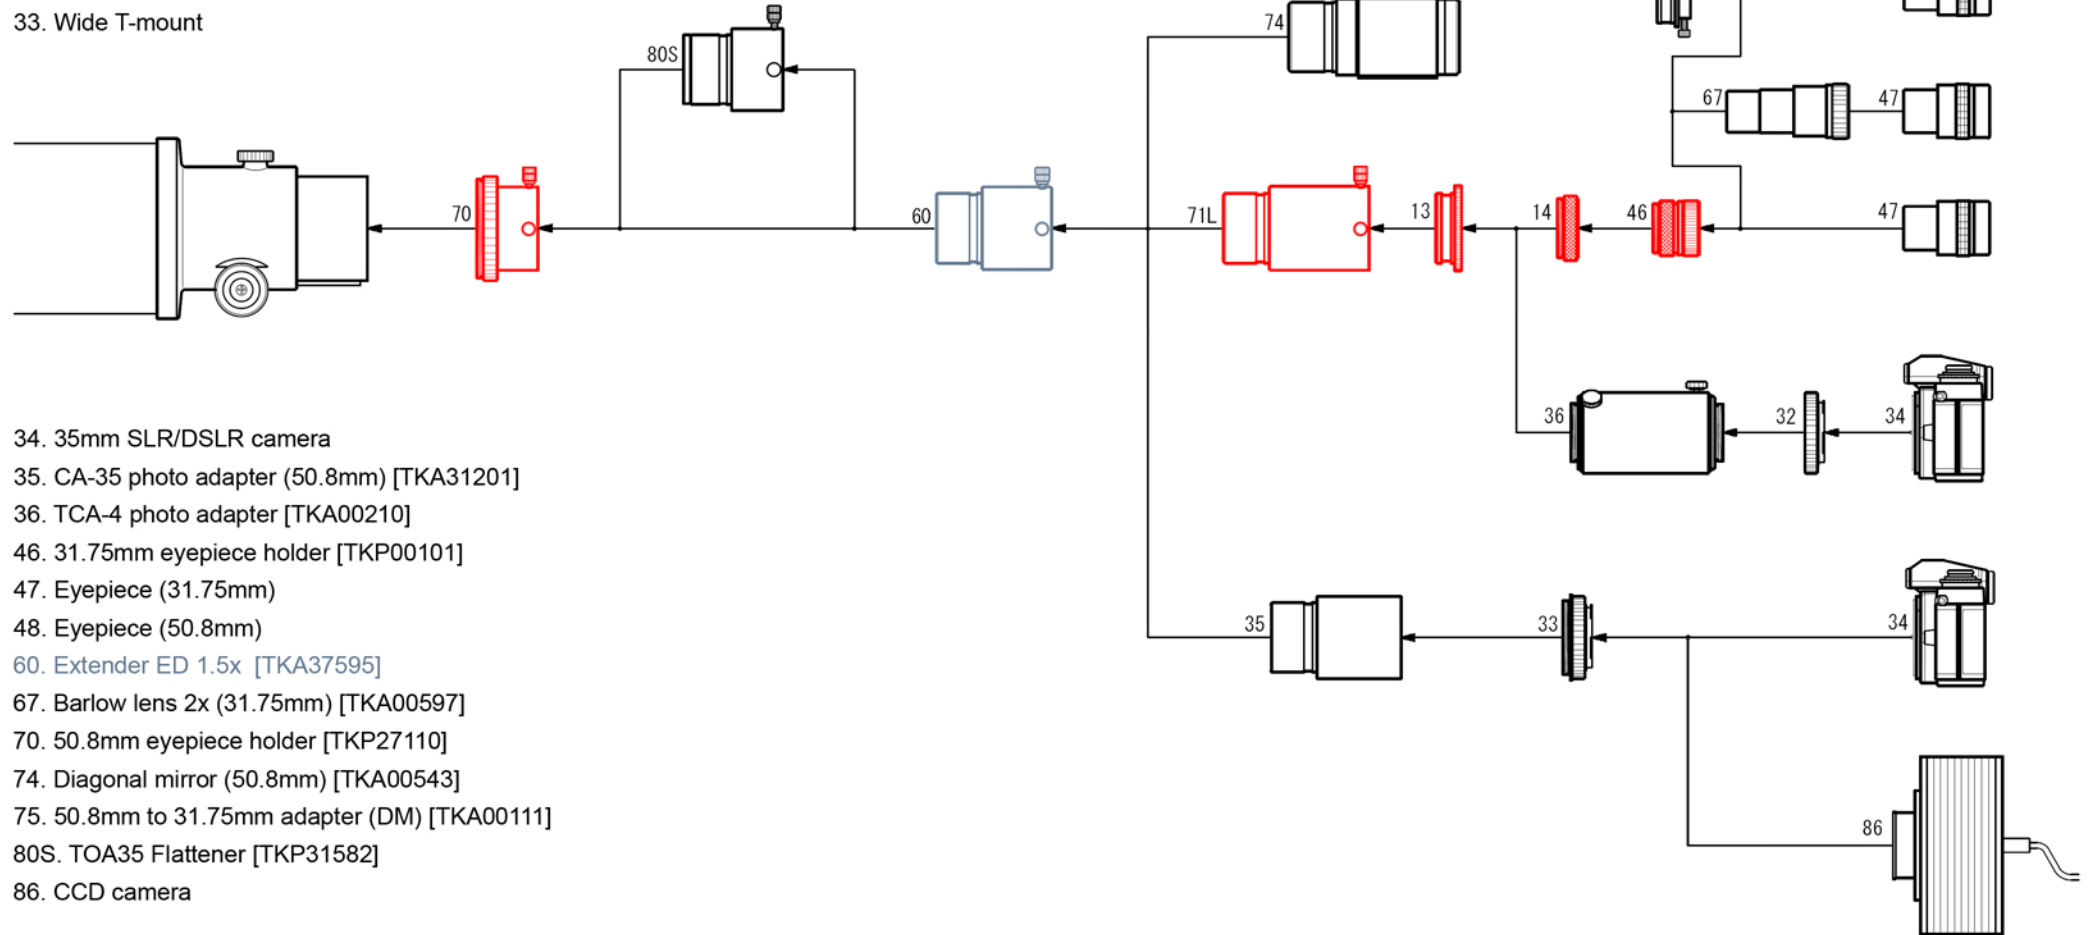

# TSA-120 system-chart

with Extender ED 1,5x

- 13. 50.8mm sleeve [KP00113]
- 14. Coupling (S) [TKP00103]
- 30. T-mount
- 33. Wide T-mount

- 34. 35mm SLR/DSLR camera
- 35. CA-35 photo adapter (50.8mm) [TKA31201]
- 36. TCA-4 photo adapter [TKA00210]
- 46. 31.75mm eyepiece holder [TKP00101]
- 47. Eyepiece (31.75mm)
- 48. Eyepiece (50.8mm)
- 60. Extender ED 1.5x [TKA37595]
- 67. Barlow lens 2x (31.75mm) [TKA00597]
- 70. 50.8mm eyepiece holder [TKP27110]
- 74. Diagonal mirror (50.8mm) [TKA00543]
- 75. 50.8mm to 31.75mm adapter (DM) [TKA00111]
- 80S. TOA35 Flattener [TKP31582]
- 86. CCD camera

Red : Standard with TSA-120 tube assembly

[Note] : Some 35mm SLR/DSLR camera may not be attached